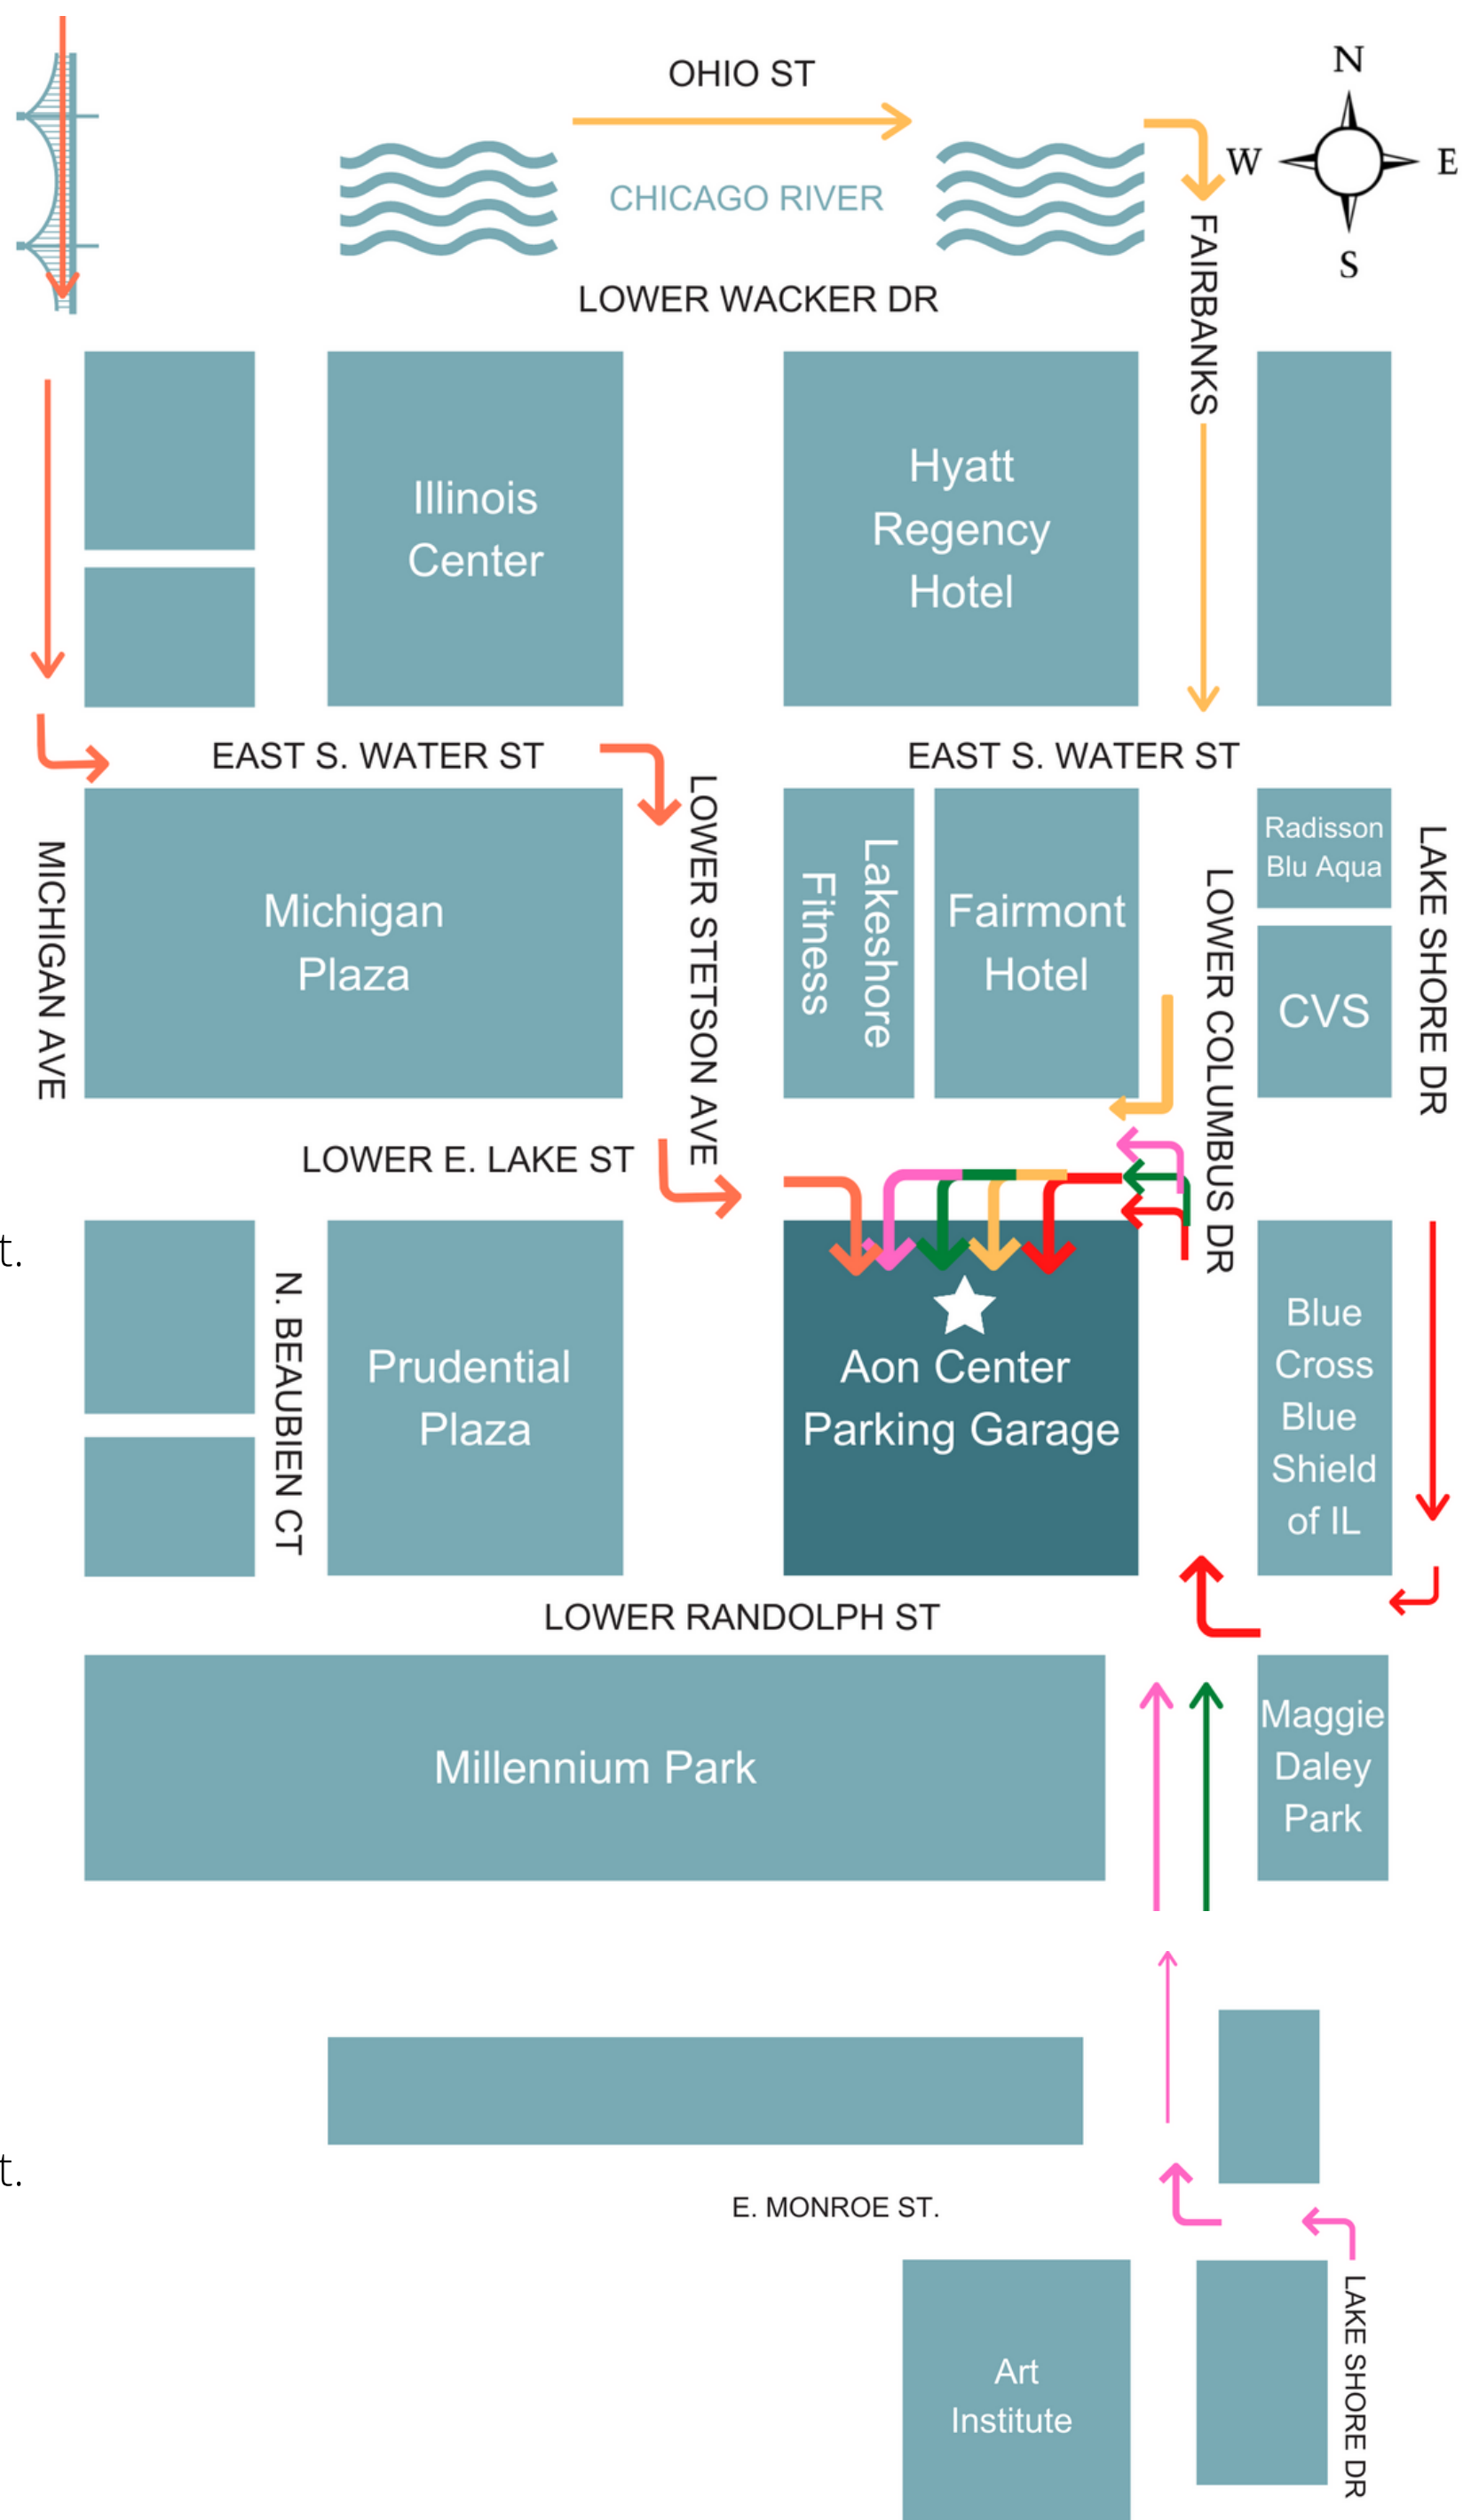

From the West (I 90/I 94 Dan Ryan/O'Hare Airport) (Yellow):

- Exit Ohio St.
- Continue Straight
- Turn Right at Fairbanks
- Take the bridge over the Chicago River
- Turn Right onto Lower Lake St.
- Aon Center Parking Garage will be on the Left

From the West (I 290 - Eisenhower) (Green):

- Exit Congress Parkway heading East
- Turn Left on Columbus Drive
- Continue Straight on Columbus Drive until you pass Randolph St.
- The 1st light AFTER Randolph will be Lower Lake St. turn Left
- Aon Center Parking Garage will be on the Left

From the South (Lake Shore Drive) (Pink):

- Drive North bound on Lake Shore Drive.
- Take a Left onto E. Monroe St.
- Turn Right onto S Columbus Drive.
- Continue Straight on Columbus Drive until you pass Randolph St.
- The 1st light AFTER Randolph will be Lower Lake St., Turn Left
- Aon Center Parking Garage will be on the Left

From Magnificent Mile (Michigan Avenue):

- From Michigan Ave turn Left onto Upper Wacker Dr.
- At the Light Turn Right onto North Columbus Dr.
- Go Past East South Water Street
- Across from CVS take a Right onto East Lake Service St. (North Turnaround)